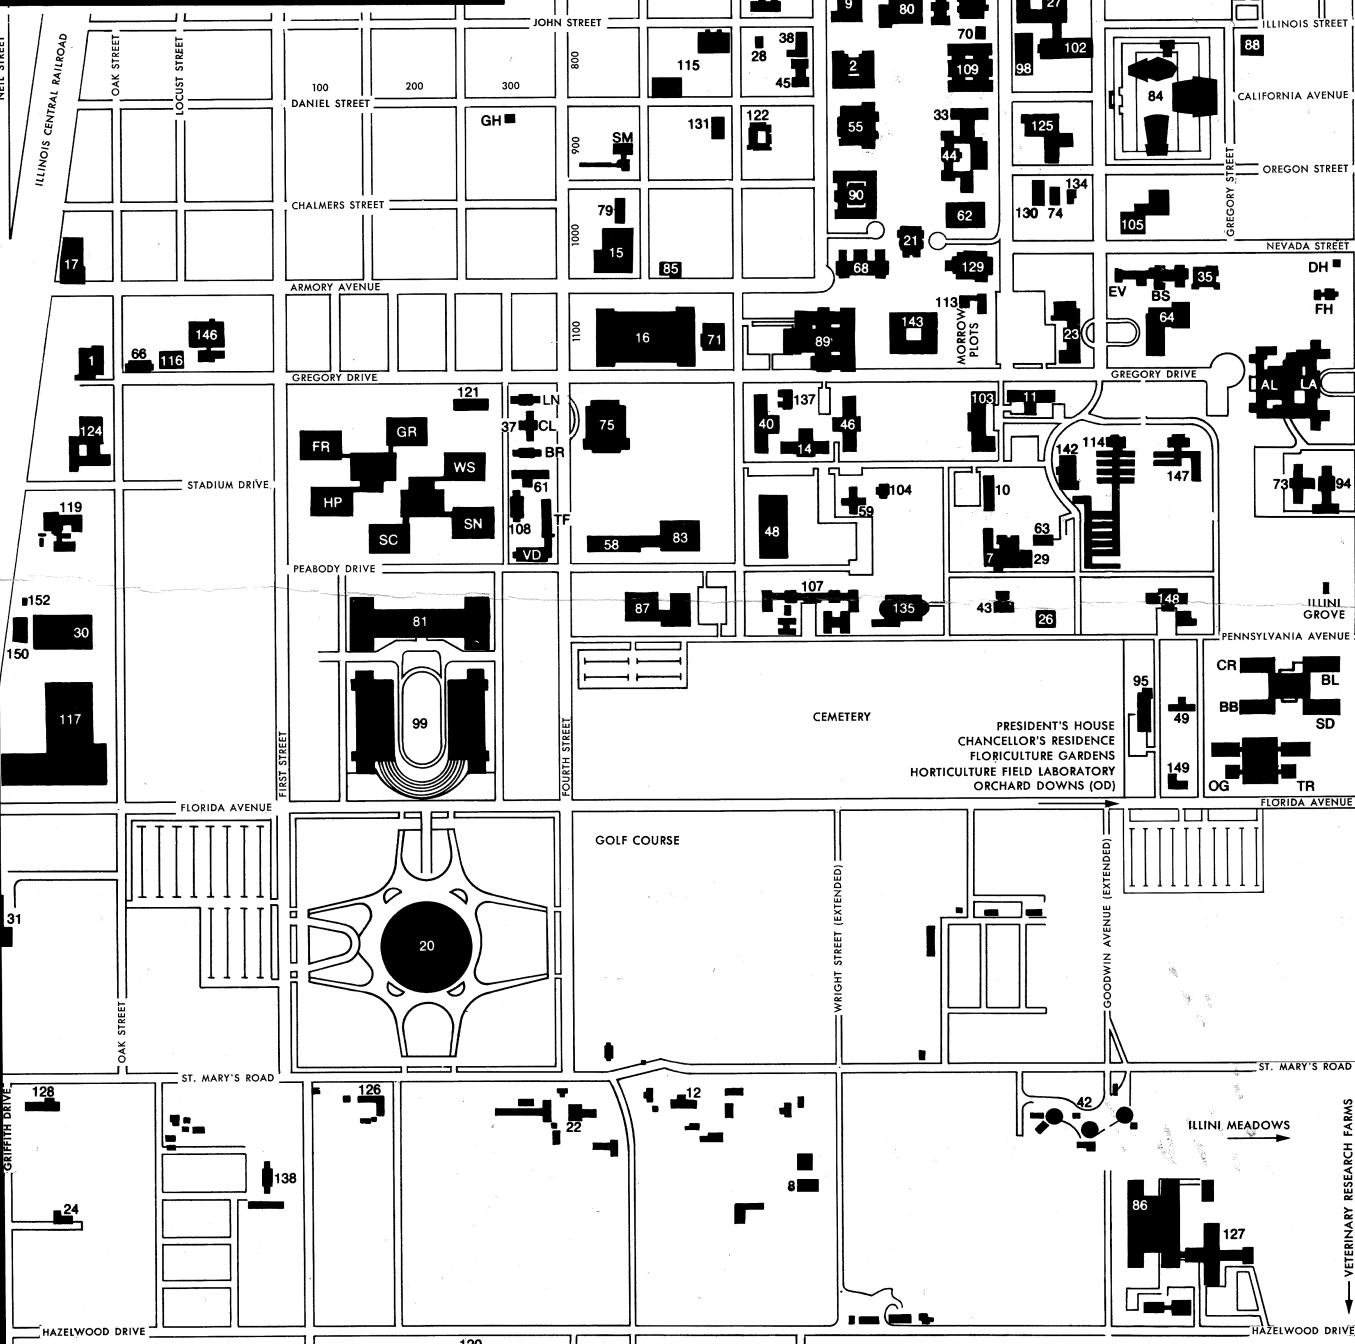

# UNIVERSITY OF ILLINOIS at Urbana-Champaign

URBANA IS EAST, CHAMPAIGN IS WEST, OF WRIGHT STREET

POMOLOGY RESEARCH CENTER