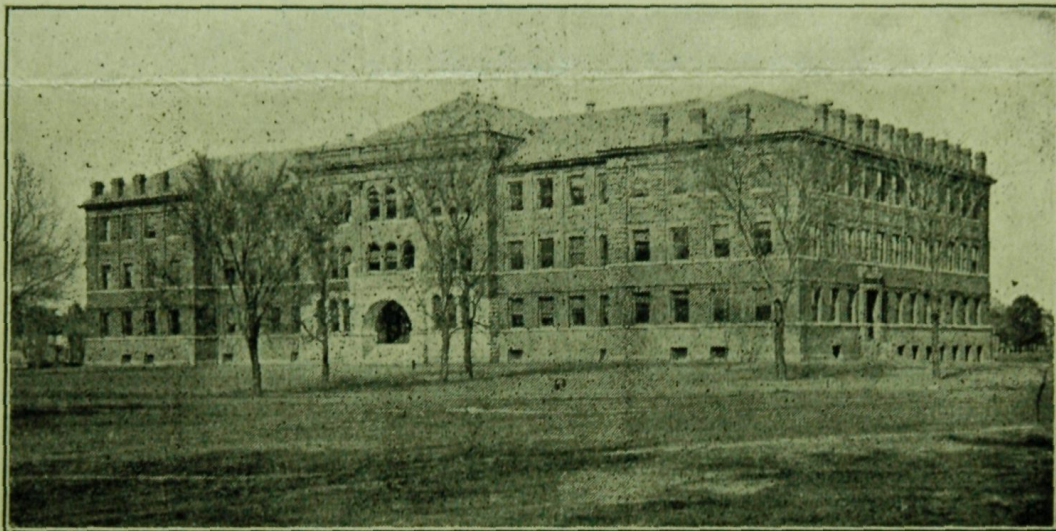

at

the laying of the corner stone of the addition  
to the Chemical Laboratory

of

The University of Illinois at Urbana-Champaign

on

Friday, October the ninth

1914

Three o'clock p. m.

Chemical Laboratory, University of Illinois  
Built in 1901

---

Length, 231 feet; depth, 116 feet; 77,884 square feet of usable space