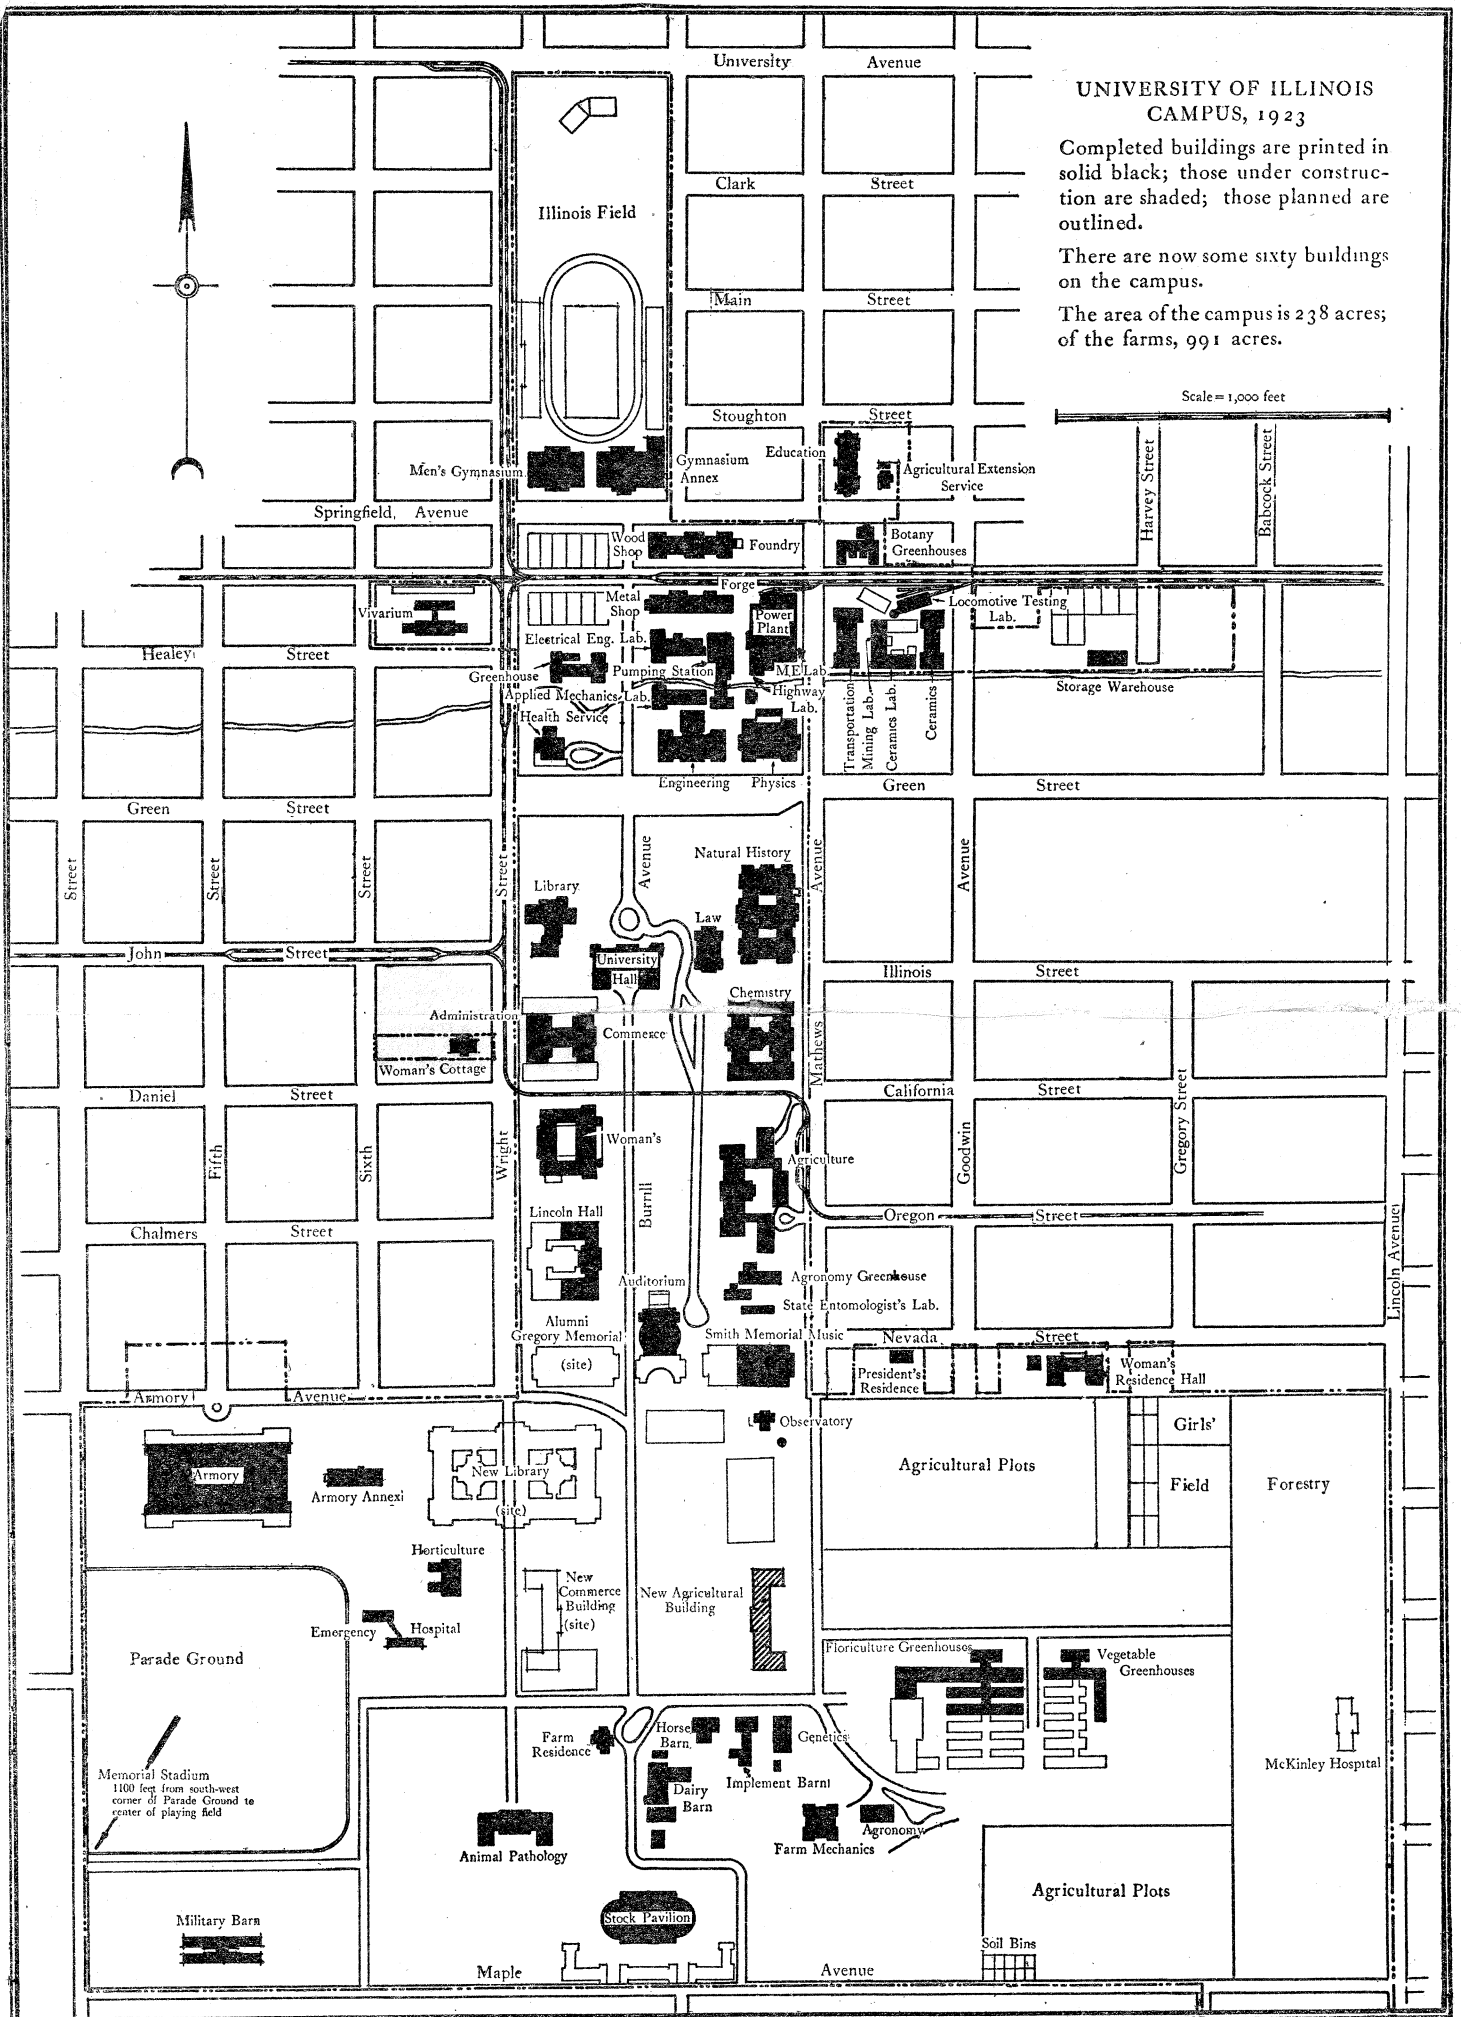

UNIVERSITY OF ILLINOIS  
CAMPUS, 1923

Completed buildings are printed in solid black; those under construction are shaded; those planned are outlined.

There are now some sixty buildings on the campus.

The area of the campus is 238 acres; of the farms, 991 acres.

Scale = 1,000 feet

Memorial Stadium  
1100 feet from south-west  
corner of Parade Ground to  
center of playing field