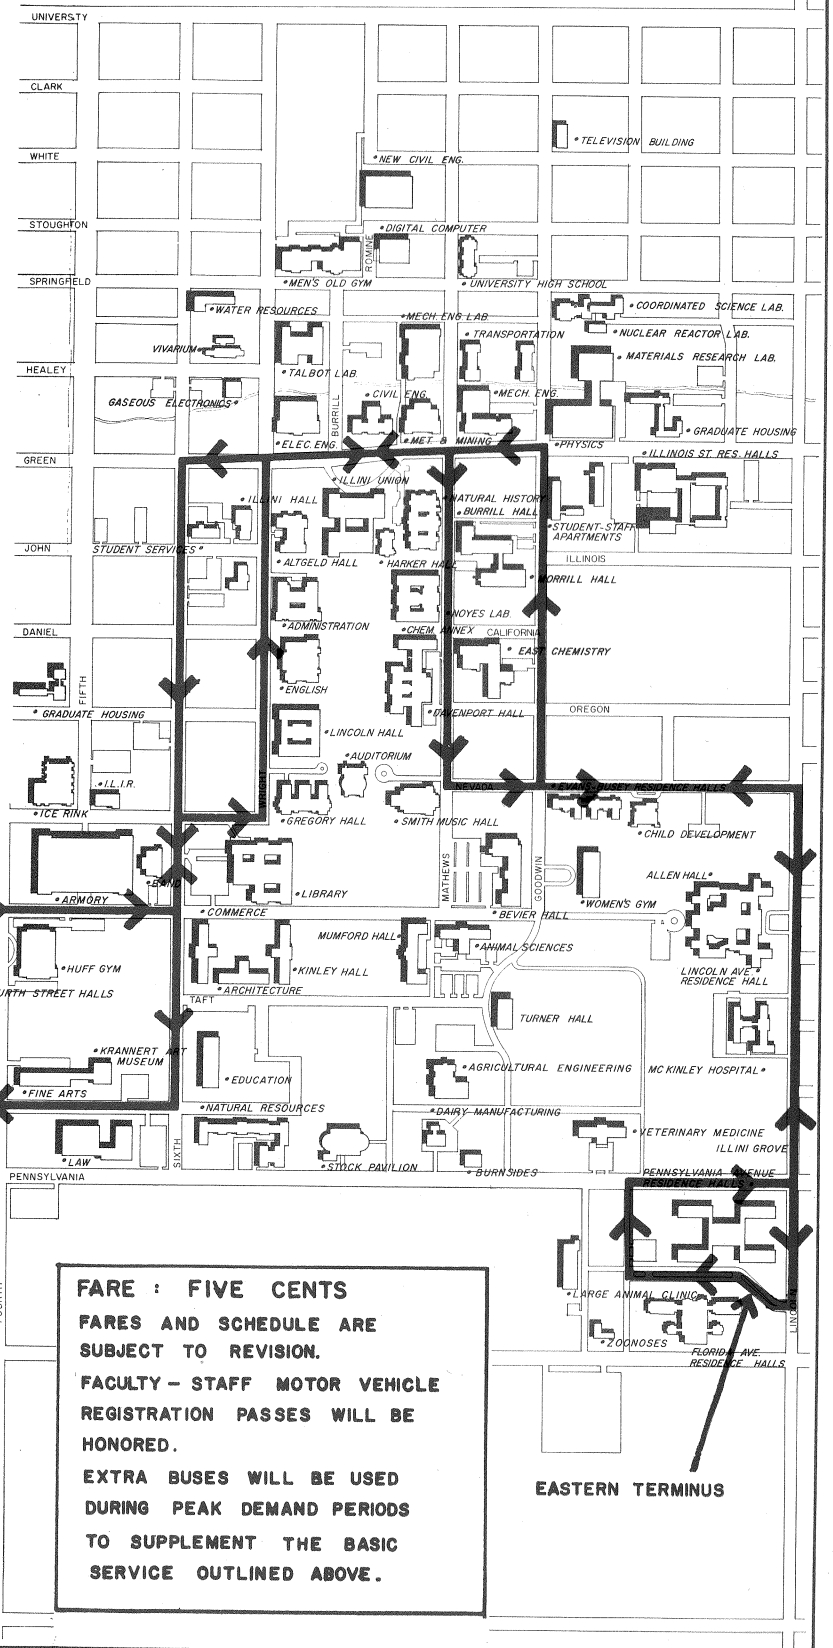

UNIVERSITY OF ILLINOIS ILLI-BUS SERVICE 1966-67

**P. A. R. - M. R. H. ROUTE
(ORANGE & WHITE BUSES)**

SCHEDULE -

8 MINUTES (BETWEEN BUSES)

MONDAY - FRIDAY:

7:30 AM - 6:00 PM

SATURDAY:

7:30 AM - 12:30 (NOON)

SERVICE INFORMATION -

**BUSES DEPART P. A. R. (EASTERN
TERMINUS) AT 7:30 AM AND
EVERY 8 MINUTES.**

**BUSES DEPART M. R. H. SNACK BAR
(WESTERN TERMINUS) 7:30 AM
AND EVERY 8 MINUTES.**

**SERVICE STARTS SEPT. 12, 1966
AND IS SUSPENDED JUNE 8, 1967.**

NO SERVICE

MONDAY - FRIDAY (AFTER 6:00 PM)

SATURDAY (AFTER 12:30 NOON)

**SUNDAYS, UNIVERSITY VACATION
PERIODS AND HOLIDAYS.**

WESTERN TERMINUS

EASTERN TERMINUS

FARE : FIVE CENTS
FARES AND SCHEDULE ARE
SUBJECT TO REVISION.
FACTORY - STAFF MOTOR VEHICLE
REGISTRATION PASSES WILL BE
HONORED.
EXTRA BUSES WILL BE USED
DURING PEAK DEMAND PERIODS
TO SUPPLEMENT THE BASIC
SERVICE OUTLINED ABOVE.