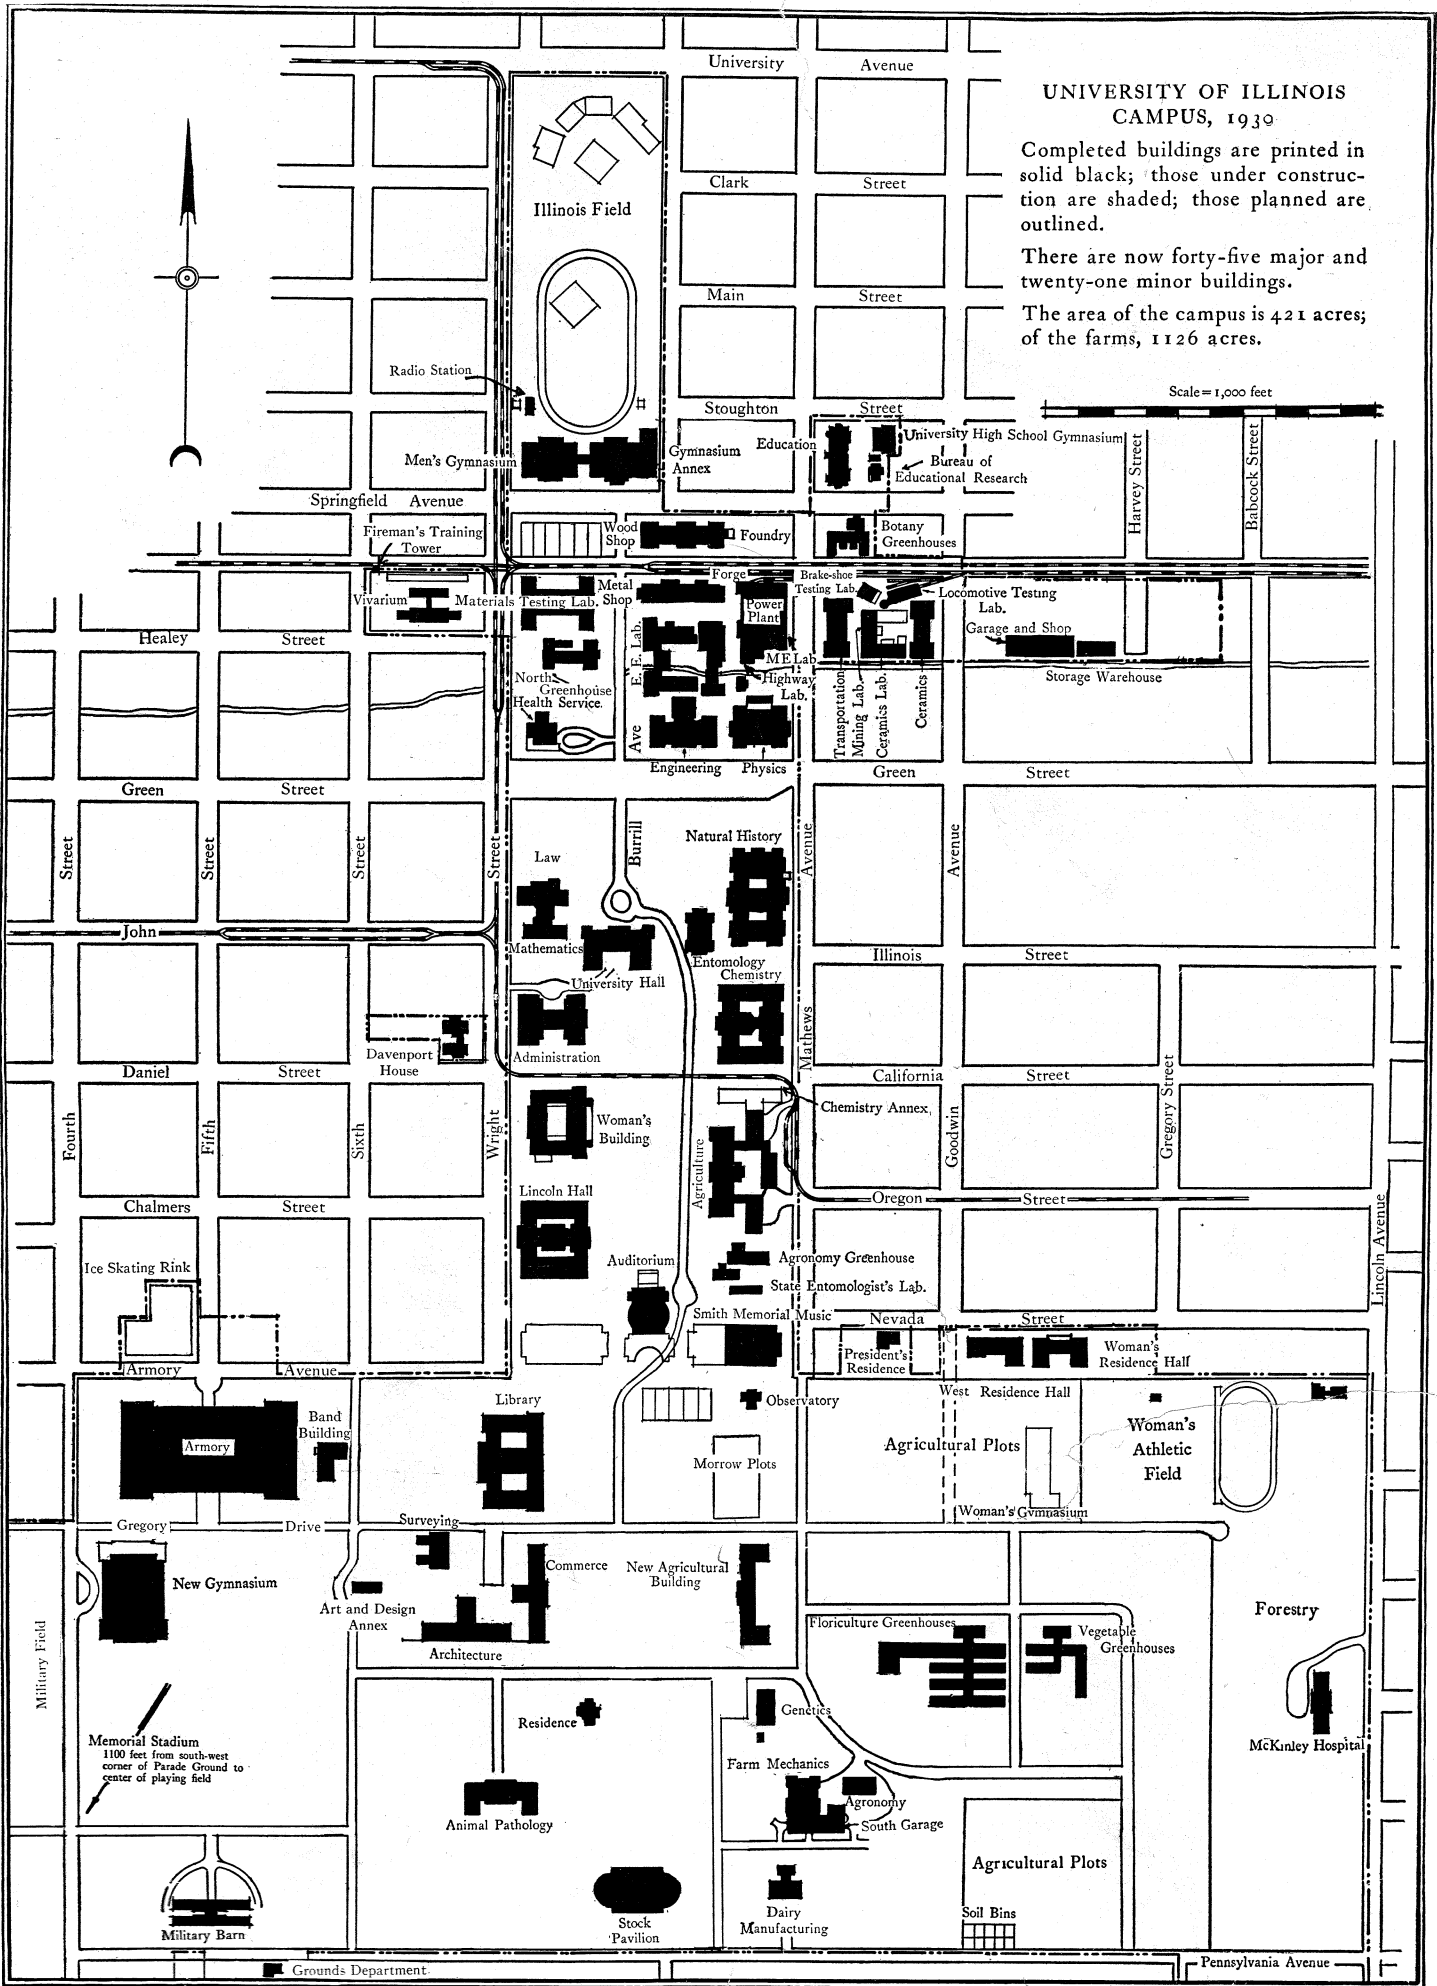

UNIVERSITY OF ILLINOIS
CAMPUS, 1939

Completed buildings are printed in solid black; those under construction are shaded; those planned are outlined.

There are now forty-five major and twenty-one minor buildings.

The area of the campus is 421 acres; of the farms, 1126 acres.

Scale = 1,000 feet

Memorial Stadium
1100 feet from south-west
corner of Parade Ground to
center of playing field

Grounds Department